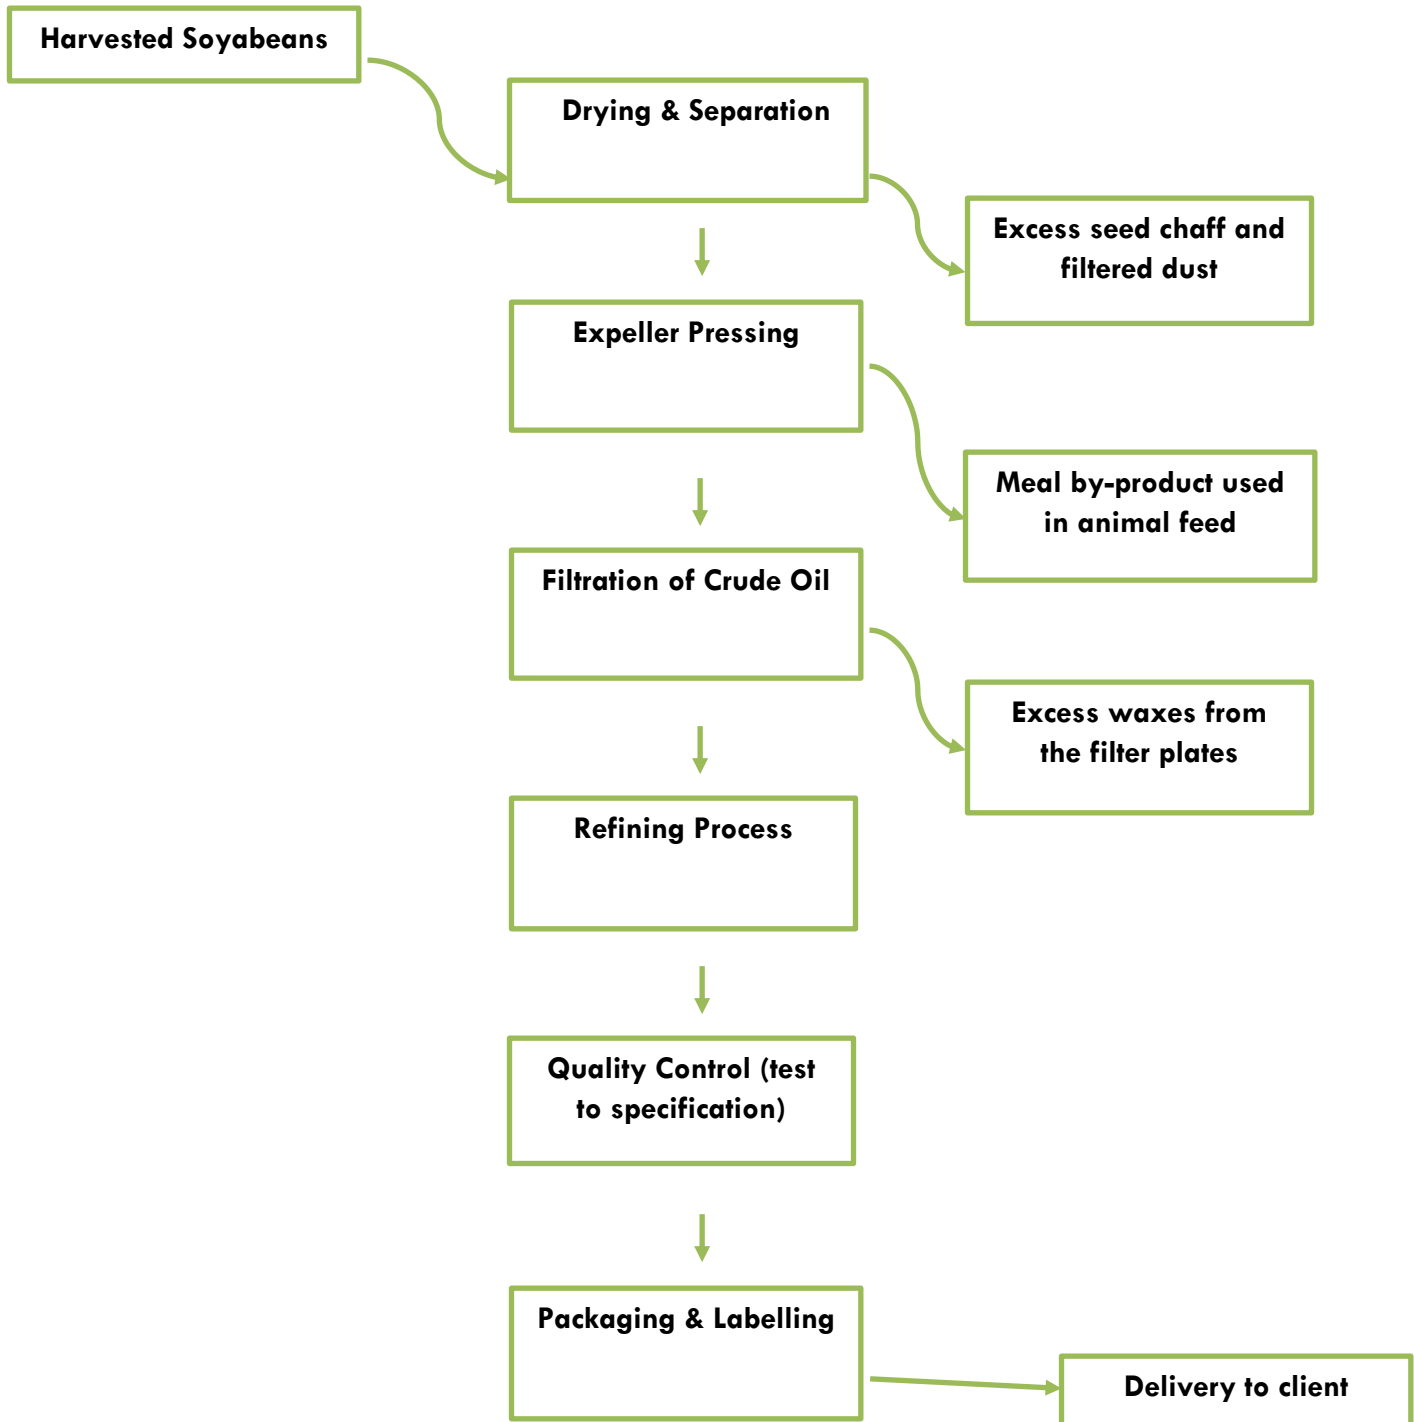

## MANUFACTURING FLOW & INCI STATEMENT

PRODUCT NAME: **Soja olie - Soy oil**

PRODUCT CODE: SQ0200428 - OBW020

### INCI STATEMENT

SQ can hereby confirm the following composition breakdown & manufacturing process flow.

INCI Name	% Inclusion	CAS Number
Glycine Soja Seed Oil	100	8001-22-7

## MANUFACTURING FLOW

*The attached information is considered to be correct at the time the client received this information. Please be aware that detail can change and we encourage clients to update their records with SoapQueen regularly. The information is not and should not be considered a guarantee or warranty, or a part of our contractual or other legal obligations. It is the responsibility of the client to ensure the safety of the final product containing this ingredient. Please carry out additional testing if necessary.*