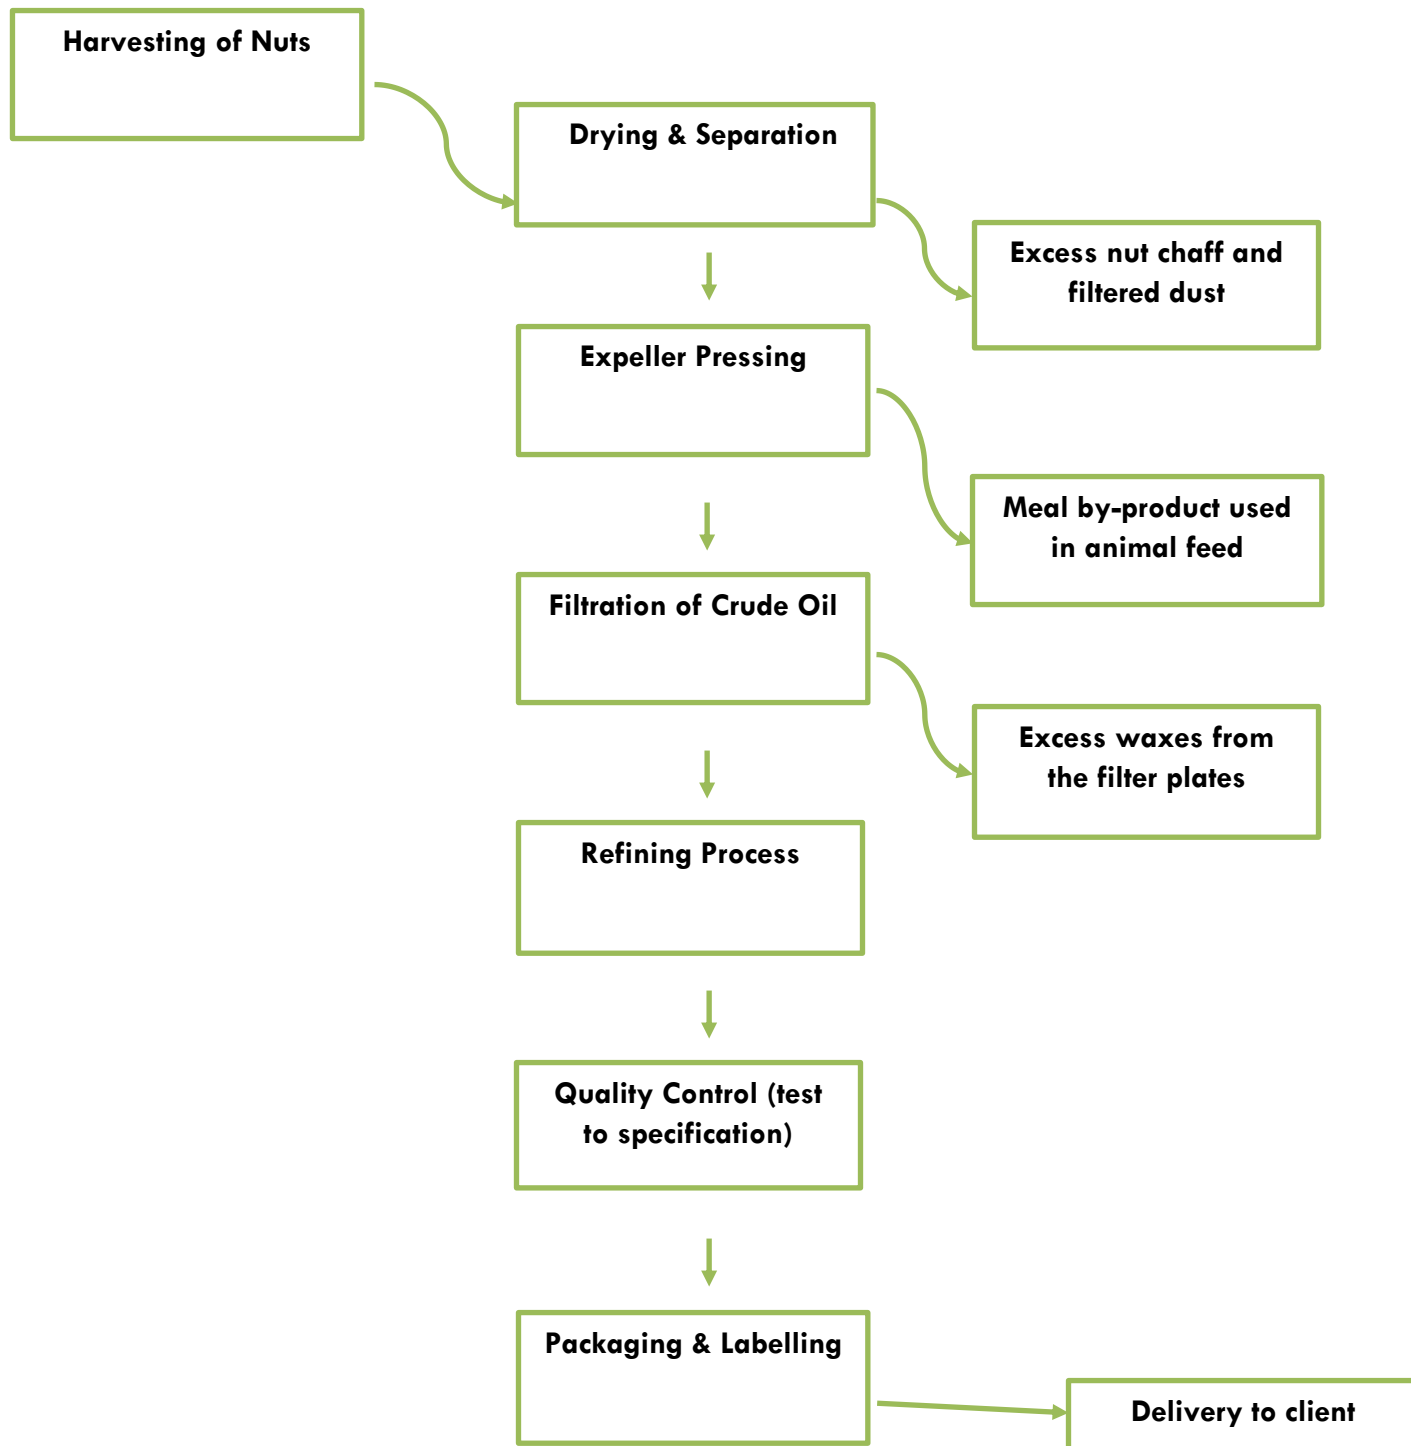

MANUFACTURING FLOW & INCI STATEMENT

PRODUCT NAME: **Amandel olie - 100% zuiver - Almond oil - 100% pure**

PRODUCT CODE: SQ0740006 - OBW074

INCI STATEMENT

SQ can hereby confirm the following composition breakdown & manufacturing process flow.

INCI Name	% Inclusion	CAS Number
Prunus Amygdalus Dulcis Oil	100	8007-69-0 / 90320-37-9

MANUFACTURING FLOW

The attached information is considered to be correct at the time the client received this information. Please be aware that detail can change and we encourage clients to update their records with SoapQueen regularly. The information is not and should not be considered a guarantee or warranty, or a part of our contractual or other legal obligations. It is the responsibility of the client to ensure the safety of the final product containing this ingredient. Please carry out additional testing if necessary.